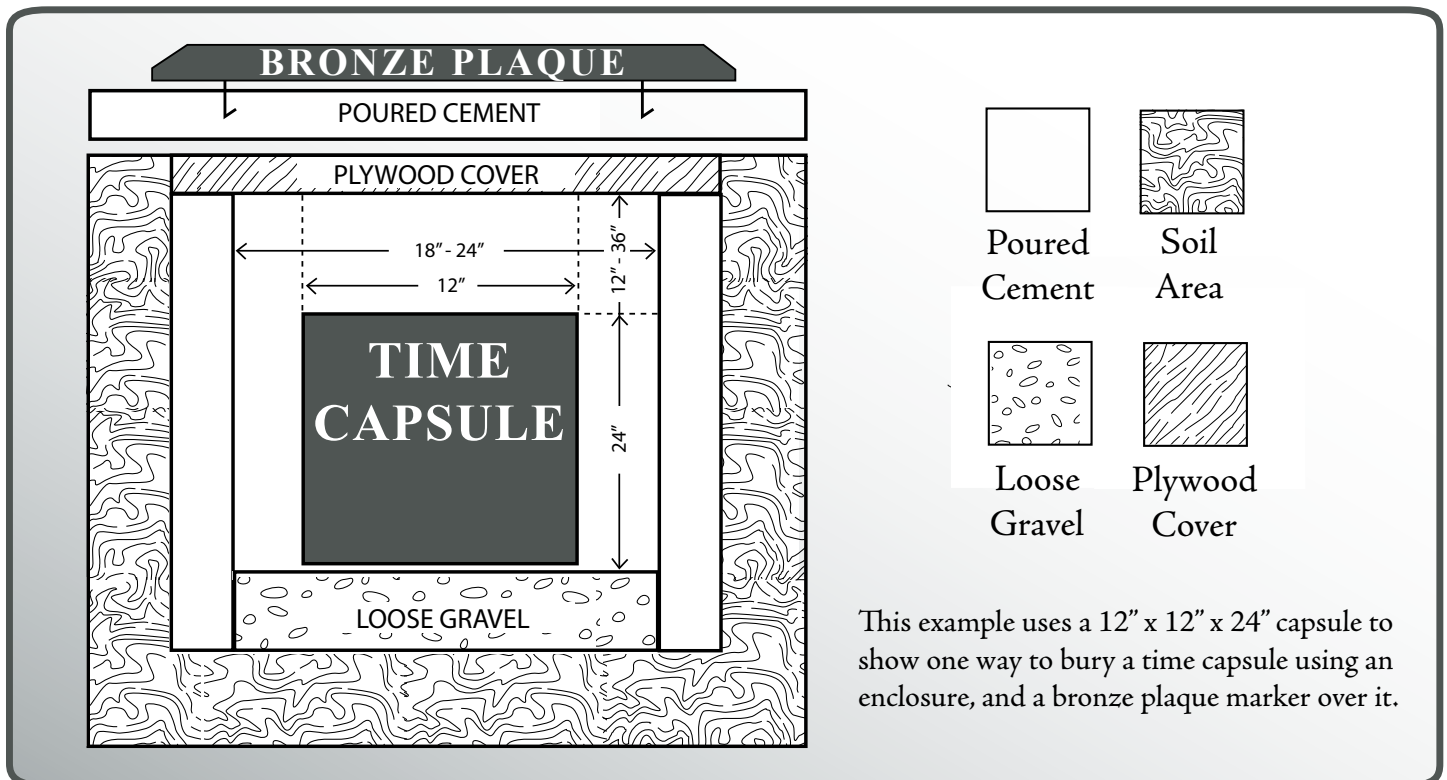

ITEM	SIZE I.D.	MATERIAL	THICKNESS	EACH
88156-1	4- " x 6"	MS	.0052	$1.79
88168-1	6 1/4" x 8"	DS	.006	$1.89
88185-1	8" x 9 1/2"	MS	.0052	$1.89
88195-1	9" x 11 1/2"	FFP	.004	$1.69
88120-1	10 1/8" x 20"	DS	.006	$3.19
88128-1	12" x 17 1/2"	MSU	.0052	$2.89
88151-1	14 5/8" x 19 1/8"	MS	.0052	$3.89
88923-9	22 1/2" x 108"	MS	.0052	$35.97